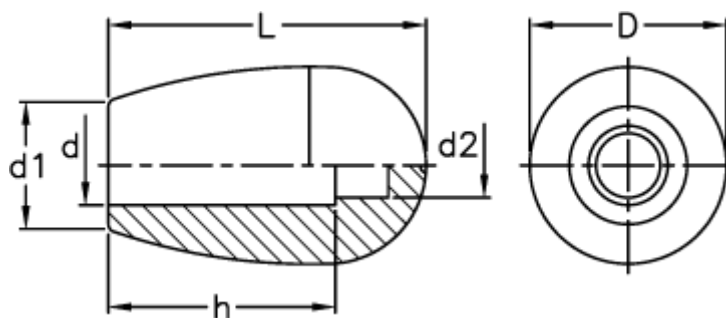

# Data Sheet

Article number: 2304121021

Description: E+G Handle  
I.622/40 N-8, Black

## Measures

---

$d = 8$   
 $D = 26$   
 $d_1 = 17$   
 $d_2 = 6.0$   
 $h = 25$   
 $L = 42.0$